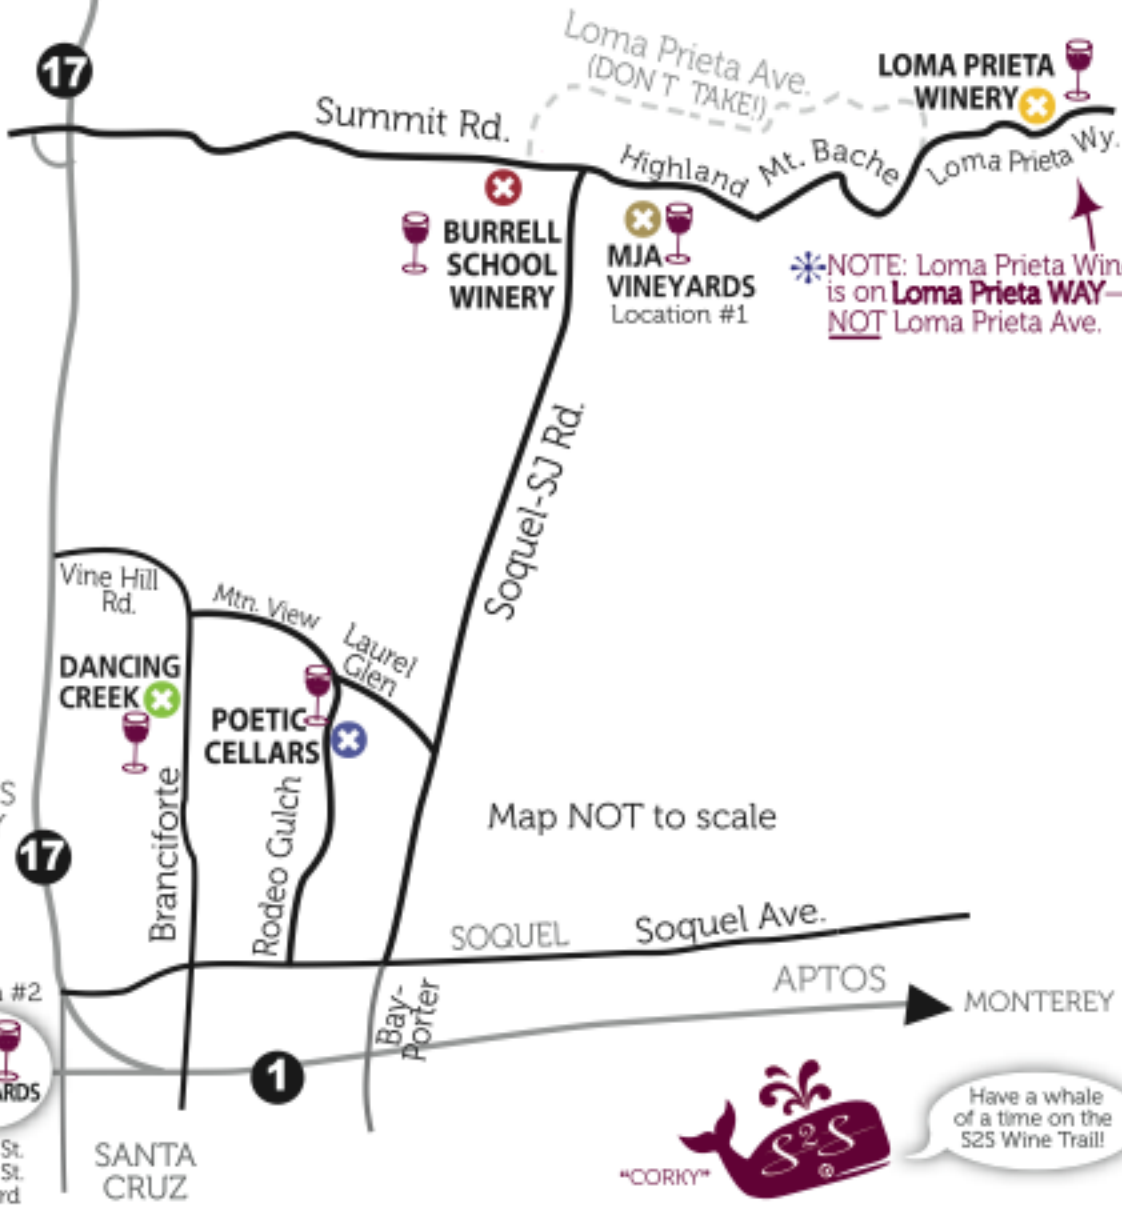

# WINE TRAIL

N  
Map Not to Scale  
SAN JOSE  
LOS GATOS  
Lexington Reservoir

summit2seawinetrail.com